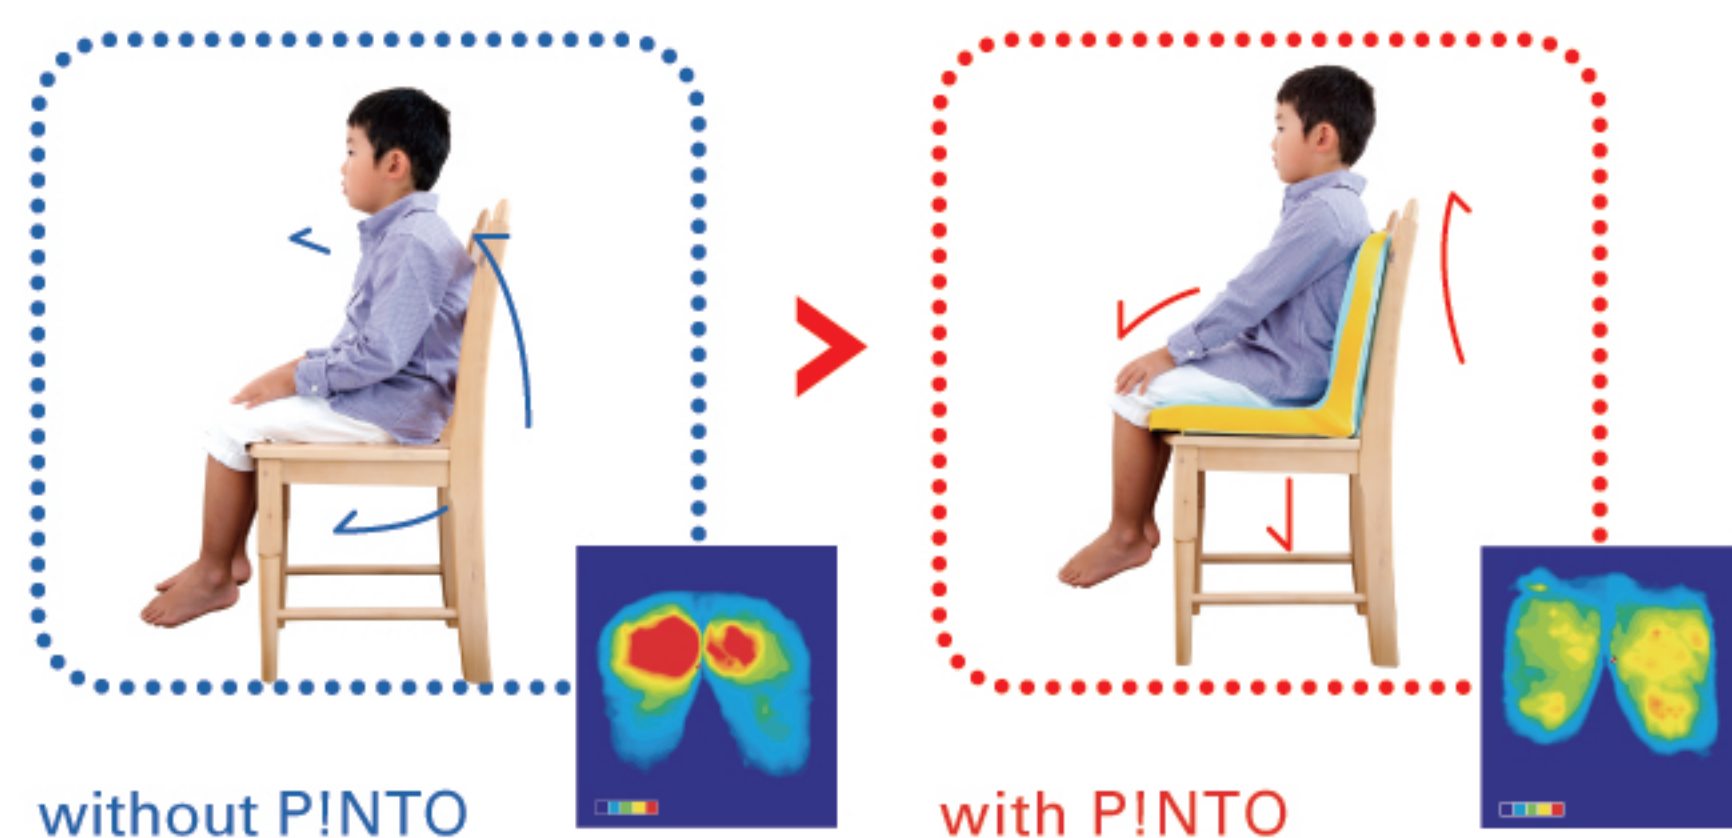

Comparison of the zones of tension according to the posture

Technical characteristics:

Cushion Material: High Resilience HR Polyurethane Foam

Cover: 100% Polyester

Dimensions, Weight: width 38cm x height 38cm x depth 38cm, 800g

Resistance: tested according to the JIS standard (Japanese Industrial Standard), thickness loss of only 4% after 80000 compressions

Maintenance: Cover can be removed and machine washed inside a protection net. The inner cushion does not require special maintenance.

Portable: a light and foldable polyurethane cushion can be transported easily

Use: thanks to the anti slip finish of the bottom side the cushion stays firm even when you move