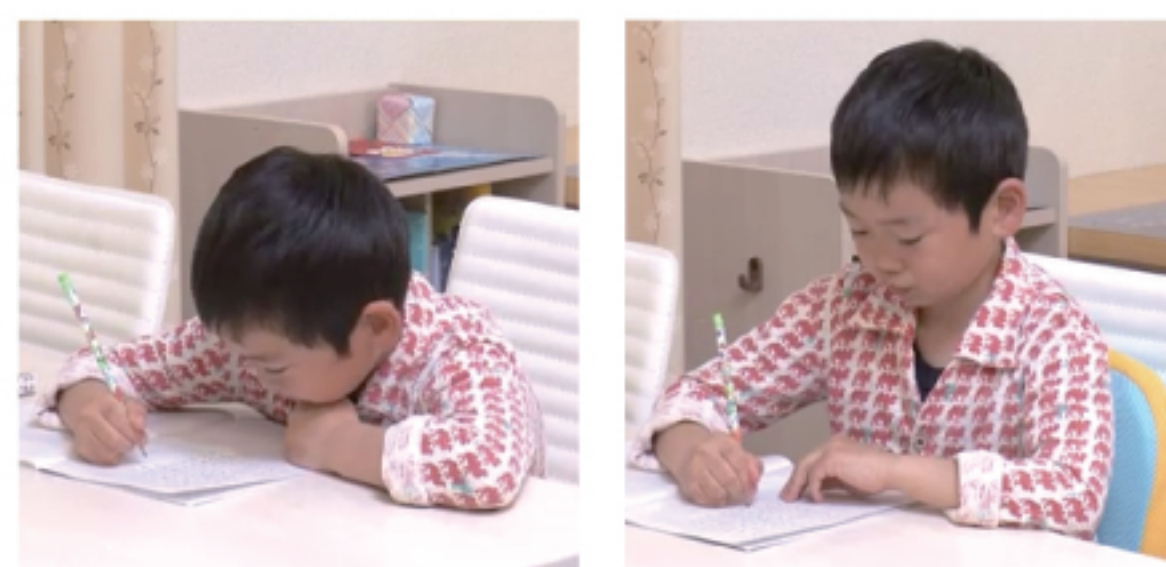

Comparison of the zones of tension according to the posture

Technical characteristics:

Cushion Material: High Resilience HR Polyurethane Foam

Cover: 100% Polyester

Dimensions, Weight: width 38cm x height 38cm x depth 38cm, 800g

Resistance: tested according to the JIS standard (Japanese Industrial Standard), thickness loss of only 4% after 80000 compressions

Maintenance: Cover can be removed and machine washed inside a protection net. The inner cushion does not require special maintenance.

Portable: a light and foldable polyurethane cushion can be transported easily

Use: thanks to the anti slip finish of the bottom side the cushion stays firm even when you move