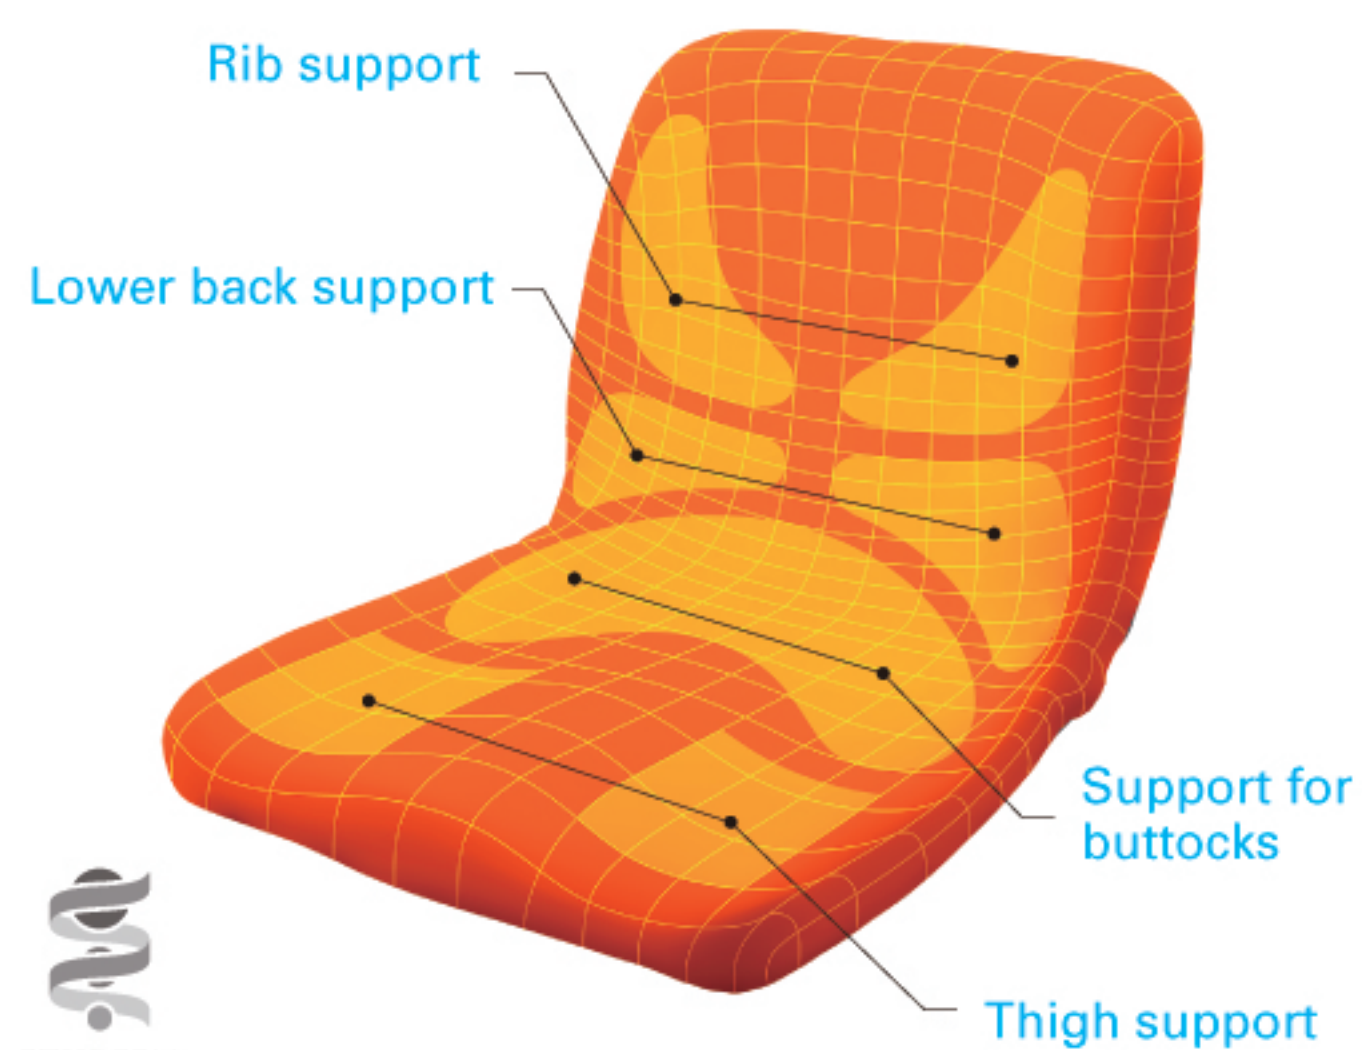

## new colors

2019

mesh

linen beige / blue

linen beige / yellow

light blue / yellow

red / navy

pink / blue

**P!NTO Kids offers good postural habits for healthy development.**

Good posture starts with seating the right way. The P!NTO Kids cushion allows your child to adjust his body to its natural position, having a better concentration and balance of the body.

## 4 ideal integrated supports

It is important that children adopt a good posture for healthy development. Their bone structure and internal organs develops rapidly until the age of 12. Every day there are many activities during which they do not sit well: doing homework, watching television or during meals. This can cause poor concentration, vision problems and other tensions. It is important to realign their still soft bodies, but it is not easy once they catch a bad habit. With P!NTO Kids, just place it and sit down, the child's body takes the right reflexes. It is used in public schools in Japan.

Convenient for homework, in the dining room, on the sofa or even in the car. This cushion can be carried easily by folding in two.